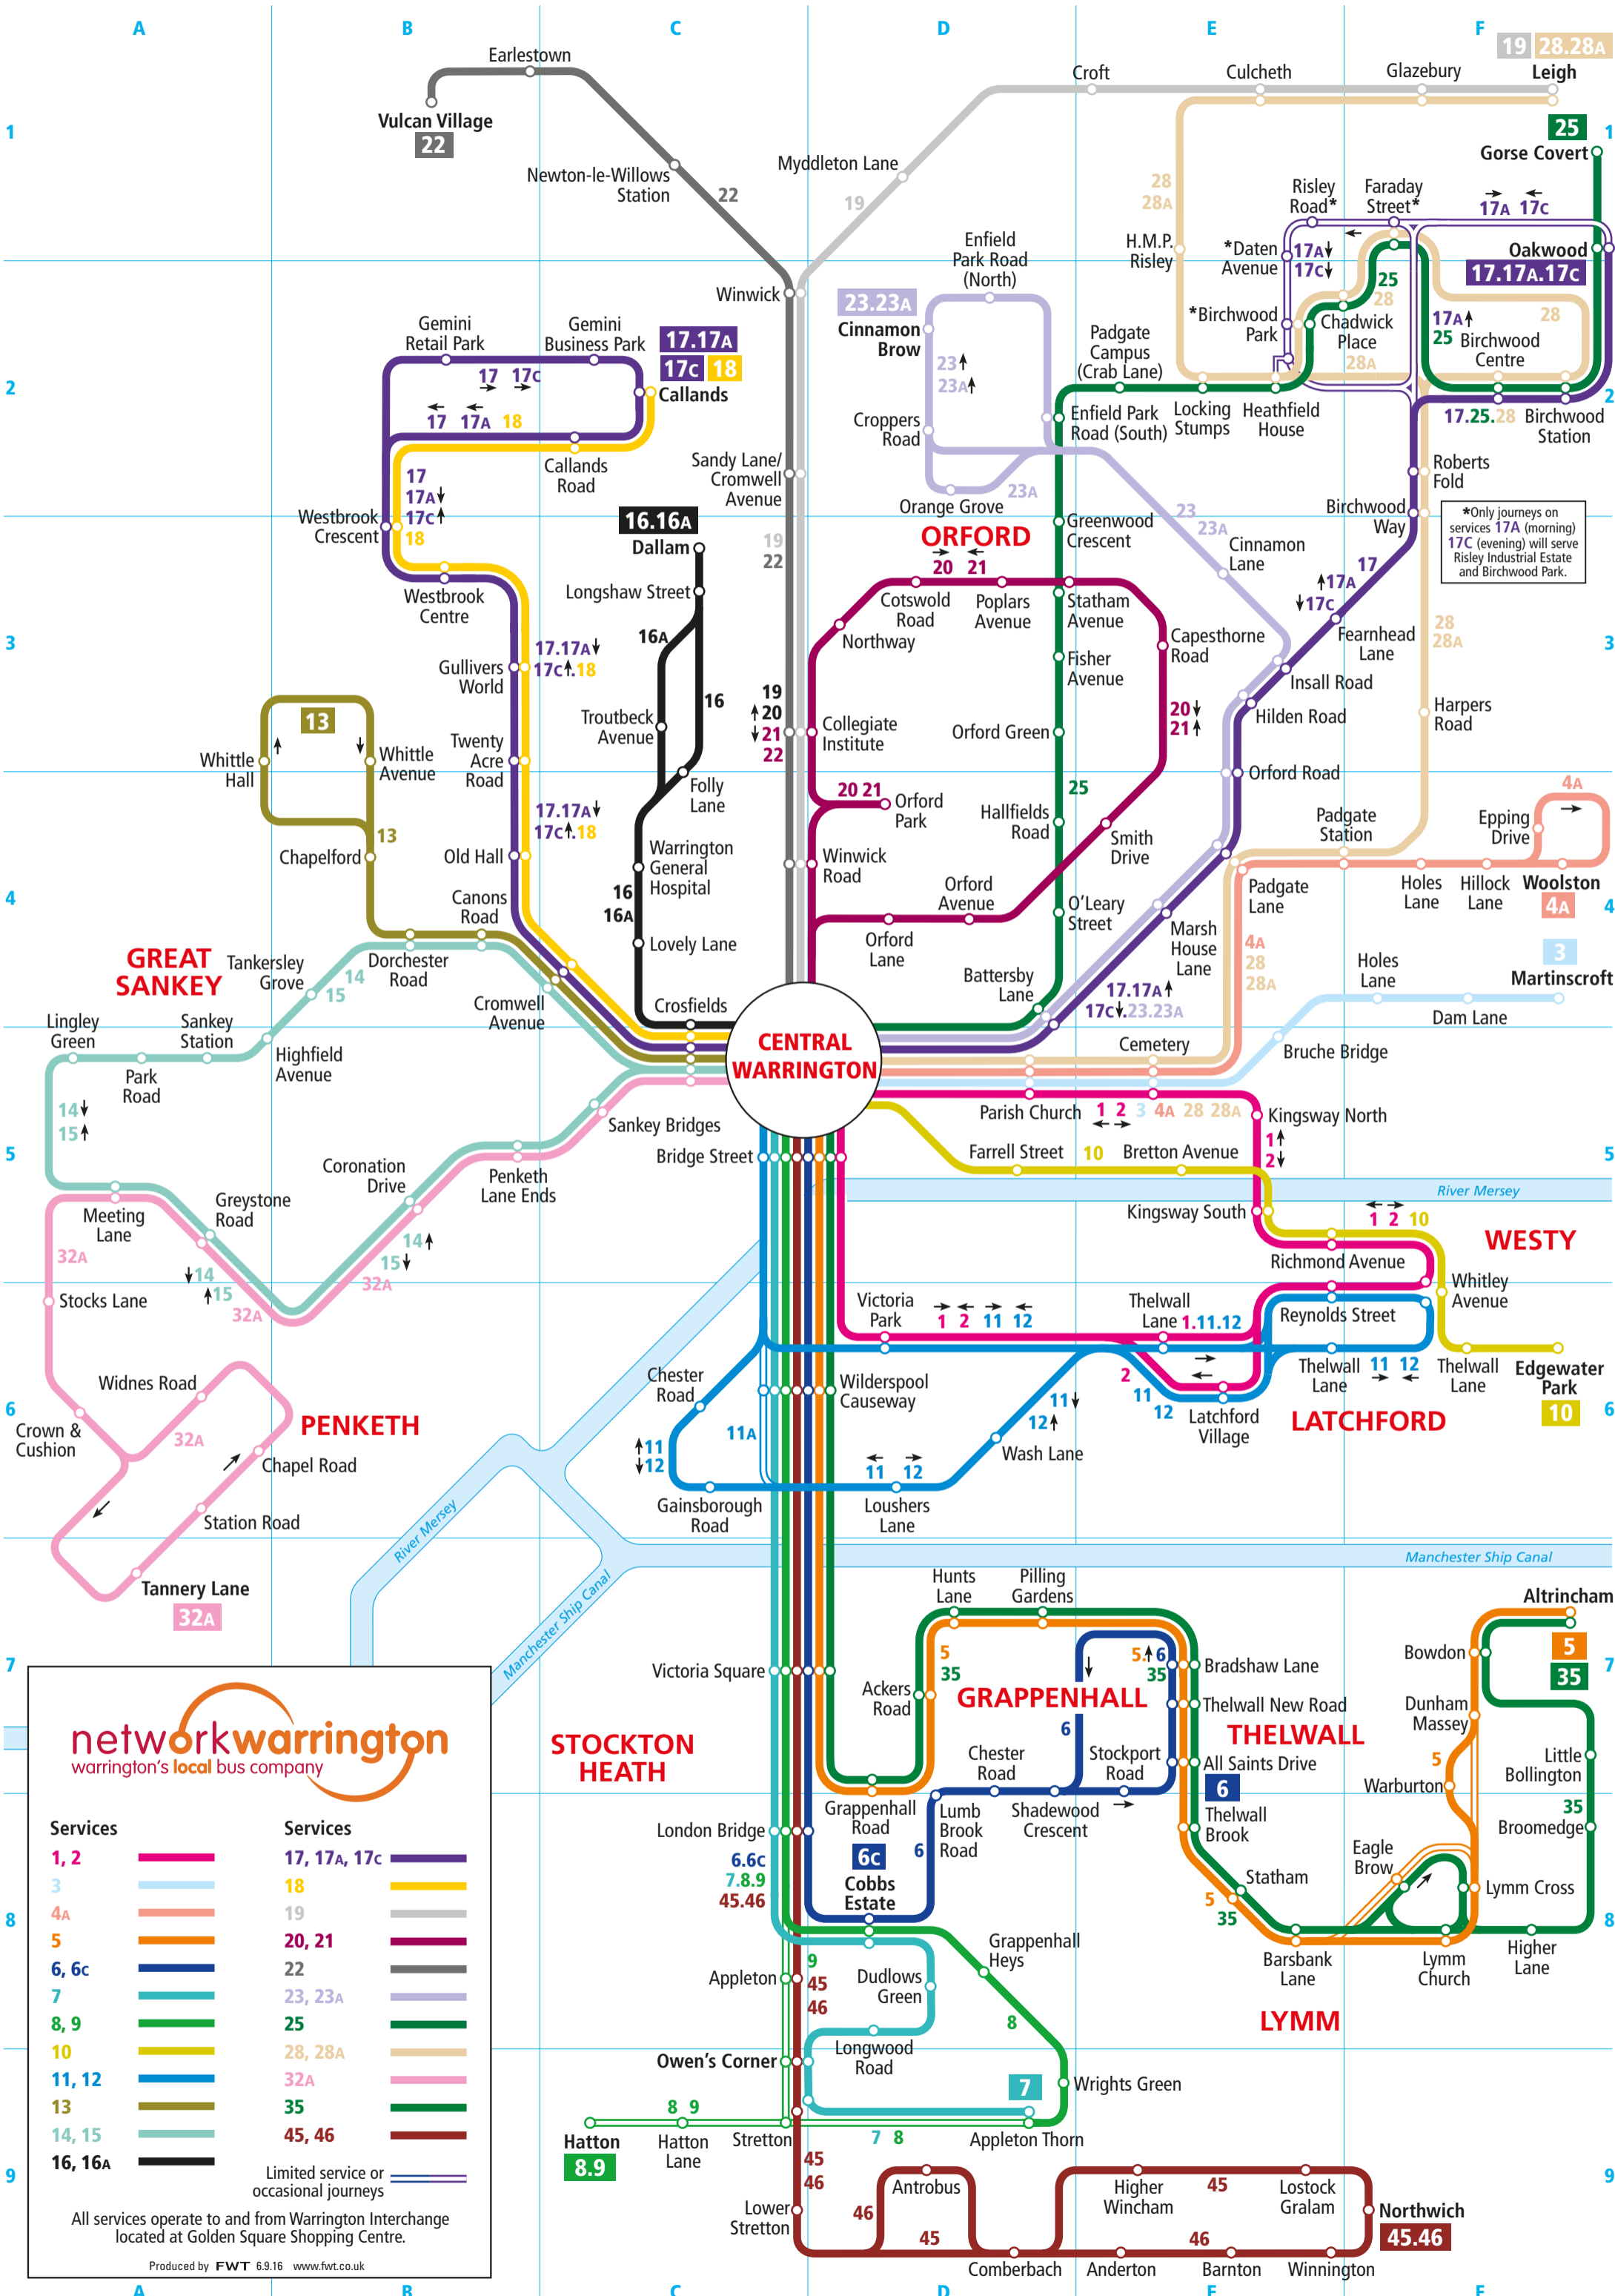

This map shows services that operate on Monday to Saturday between 7am and 7pm. We operate a number of other services not shown, these are either infrequent or run only during the mornings, evenings or on Sundays.

\*Only journeys on services 17A (morning) 17C (evening) will serve Risley Industrial Estate and Birchwood Park.

**networkwarrington**  
warrington's local bus company

Services	Services
1, 2	17, 17A, 17C
3	18
4A	19
5	20, 21
6, 6c	22
7	23, 23A
8, 9	25
10	28, 28A
11, 12	32A
13	35
14, 15	45, 46
16, 16A	Limited service or occasional journeys

All services operate to and from Warrington Interchange located at Golden Square Shopping Centre.

Produced by FWT 6.9.16 www.fwt.co.uk