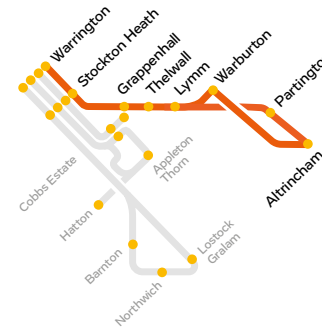

5A	5	5	5	5A	5	5A	5	5A	5	5	5
Altrincham Interchange stand C	1511	1535	1535	1631	1645	1715	1725	1815	1830	1910	1935	
Park Road Barry Rise	↓	↓	1544	↓	↓	↓	↓	↓	↓	↓	↓	
George Richards Way Asda	1519	↓	↓	↓	1655	↓	1735	↓	1838	↓	↓	
Sinderland Road Broadheath Sch	1521	1544	1556	1640	1657	1724	1737	1824	1840	1916	1941	
Partington Manchester New Road	1536	↓	↓	↓	1712	↓	1752	↓	1854	↓	↓	
Warburton Egerton Avenue	↓	1557	↓	↓	↓	↓	↓	↓	↓	1926	1951	
Lymm Cross	1549	1607	1614	1658	1725	1742	1805	1841	1906	1933	1958	2114
Lymm church	1551	1609	1616	1700	1727	1744	1807	1843	1908	1934	1959	2115
Statham Star Lane Turnberry Cl	1555	1613	1620	1704	1731	1748	1811	1847	1912	1938	2003	2119
Thelwall Pickering Arms	1600	1618	1625	1709	1736	1753	1816	1852	1917	1942	2007	2123
Ollerton Close	1603	1621	1628	1712	1739	1756	1819	1855	1920	1944	2009	2125
Knutsford Road Bradshaw Lane	1605	1623	1630	1714	1741	1758	1821	1857	1922	1946	2011	2127
Ackers Road Hilltop Road	1608	1626	1633	1717	1744	1801	1824	1900	1925	1949	2014	2130
Grappenhall Road Sandy Lane	1611	1629	1636	1720	1747	1804	1827	1903	1928	1952	2017	↓
Stockton Heath Victoria Sq	1615	1633	1640	1724	1751	1808	1830	1904	1929	1953	2018	2139
Warrington Bank Quay	1628	1646	1653	1736	1803	1818	1840	1914	1939	2003	2028	2149
Warrington Interchange	1636	1654	1700	1743	1810	1824	1846	1920	1945	2009	2034	2155

On school days starts at Park Road, Barry Rise at 1525 for Altrincham Grammar Schools

this journey runs on Monday to Friday school days (dates shown right)

On Monday to Friday school days (dates shown below) this journey also calls at:

- **Partington** Central Community Ctr 0731
- **Partington** Wood Lane Paintworks 0734
- **Partington** Oak Road Turning Circle 0739
- **Lymm** High School 0759

- 07 Jun 21 - 23 Jul 21
- 06 Sep 21 - 22 Oct 21
- 01 Nov 21 - 17 Dec 21
- 04 Jan 22 - 18 Feb 22
- 28 Feb 22 - 01 Apr 22
- 19 Apr 22 - 27 May 22