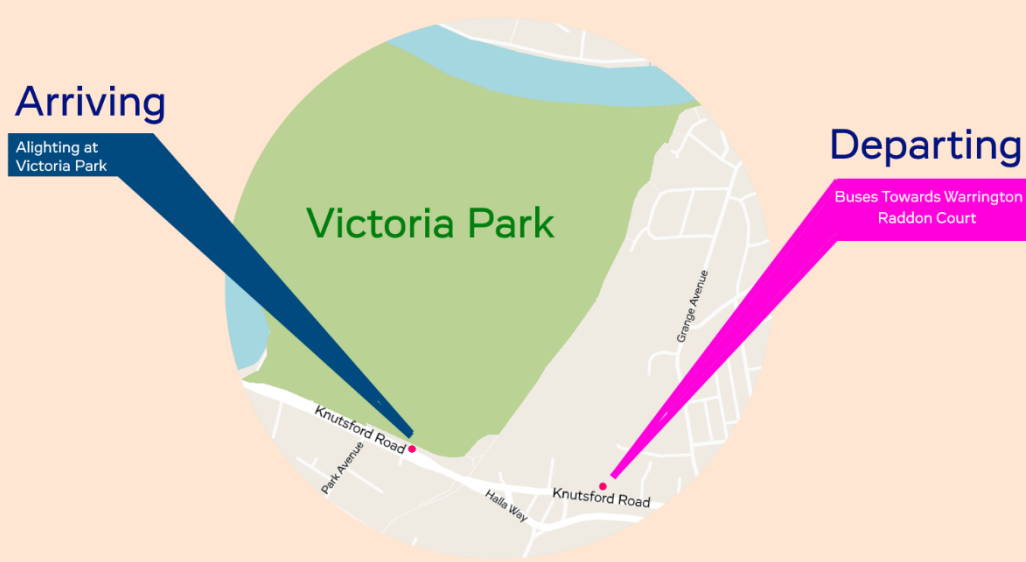

Warrington's Own Buses are operating a shuttle services from Bank Quay and Central Stations. Buses run every 30 minutes to Victoria Park from 11:30 in the morning dropping off right outside Victoria Park with the last bus at 16:30. Buses return every 20 minutes from 21:00 picking up at Raddon Court (turn left out of Victoria Park) with the last bus at 00:00.

Service Number	NBHD	NBHD	NBHD	NBHD	NBHD	NBHD	NBHD	NBHD	NBHD	NBHD	NBHD
WARRINGTON, Bank Quay Rlwy Stn	11:30	12:00	12:30	13:00	13:30	14:00	14:30	15:00	15:30	16:00	16:30
Warrington, Central Station	11:40	12:10	12:40	13:10	13:40	14:10	14:40	15:10	15:40	16:10	16:40
Knutsford Road, Victoria Park	11:55	12:25	12:55	13:25	13:55	14:25	14:55	15:25	15:55	16:25	16:55
WARRINGTON, Bank Quay Rlwy Stn	12:15	12:45	13:15	13:45	14:15	14:45	15:15	15:45	16:15		

Service Number	NBHD	NBHD	NBHD	NBHD	NBHD	NBHD	NBHD	NBHD	NBHD	NBHD
Knutsford Road, Raddon Court	21:00	21:20	21:40	22:00	22:20	22:40	23:00	23:20	23:40	00:00
WARRINGTON, Bank Quay Rlwy Stn	21:15	21:35	21:55	22:15	22:35	22:55	23:15	23:35	23:55	00:15
Warrington, Central Station	21:20	21:40	22:00	22:20	22:40	23:00	23:20	23:40	00:00	00:20
Knutsford Road, Raddon Court	21:35	21:55	22:15	22:35	22:55	23:15	23:35	23:55	00:15	00:35

## Fares

£3.00  
ADULT  
Single

£1.50  
CHILD  
Single

Please be aware that no passes/touch & go cards will be valid on this service