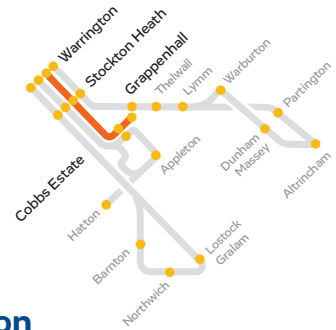

route number

- Grappenhall East View
- Knutsford Rd Bradshaw Lane
- Ackers Road
- Grappenhall Rd Sandy Lane
- Cobbs Estate Dale Lane
- Dingleway London Road
- Stockton Heath Victoria Sq
- Centre Park Sq Village Hotel
- Warrington Bank Quay
- Warrington Interchange

route number

- Knutsford Rd Bradshaw Lane
- Ackers Road
- Cobbs Estate Dale Lane
- Dingleway London Road
- Stockton Heath Victoria Sq
- Centre Park Sq Village Hotel
- Warrington Bank Quay
- Warrington Interchange

Saturdays

route number

Grappenhall East View	0728	0758		
Knutsford Rd Bradshaw Ln	0729	0743	0759	0813
Ackers Road	0732	0746	0802	0816
Grappenhall Rd Sandy Ln	▼	0749	▼	0819
Cobbs Estate Dale Lane	0735	▼	0805	▼
Dingleway London Road	0739	▼	0809	▼
Stockton Heath Victoria Sq	0742	0752	0812	0822
Centre Park Sq Village Hotel	0750	0800	0820	0830
Warrington Bank Quay	0751	0801	0821	0831
Warrington Interchange	0755	0805	0825	0835