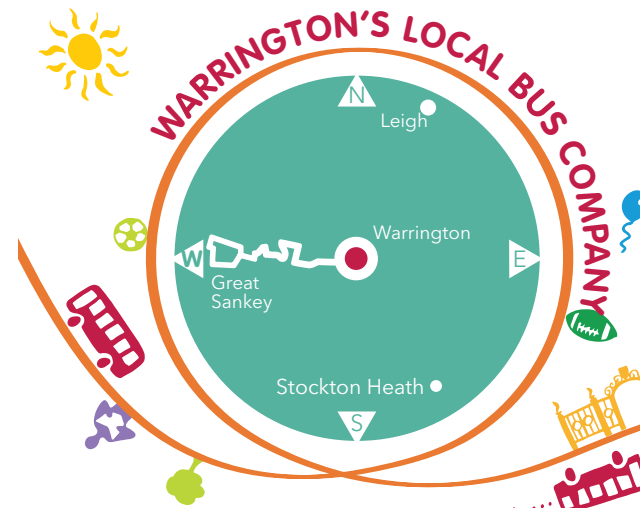

NOTES

13 14 15
includes services **15^A** & **15^E**

It's easy to get in touch with us...
W: www.networkwarrington.co.uk **T:** 01925 634296
 Pop in to our **travel centre** at Warrington Interchange

13 14 15
includes services **15^A** & **15^E**

- WHITTLE HALL
- CHAPELFORD
- GREAT SANKEY
- WHITTLE BROOK
- HOOD MANOR
- WARRINGTON

Bus times

Map

from **9 April 2018**