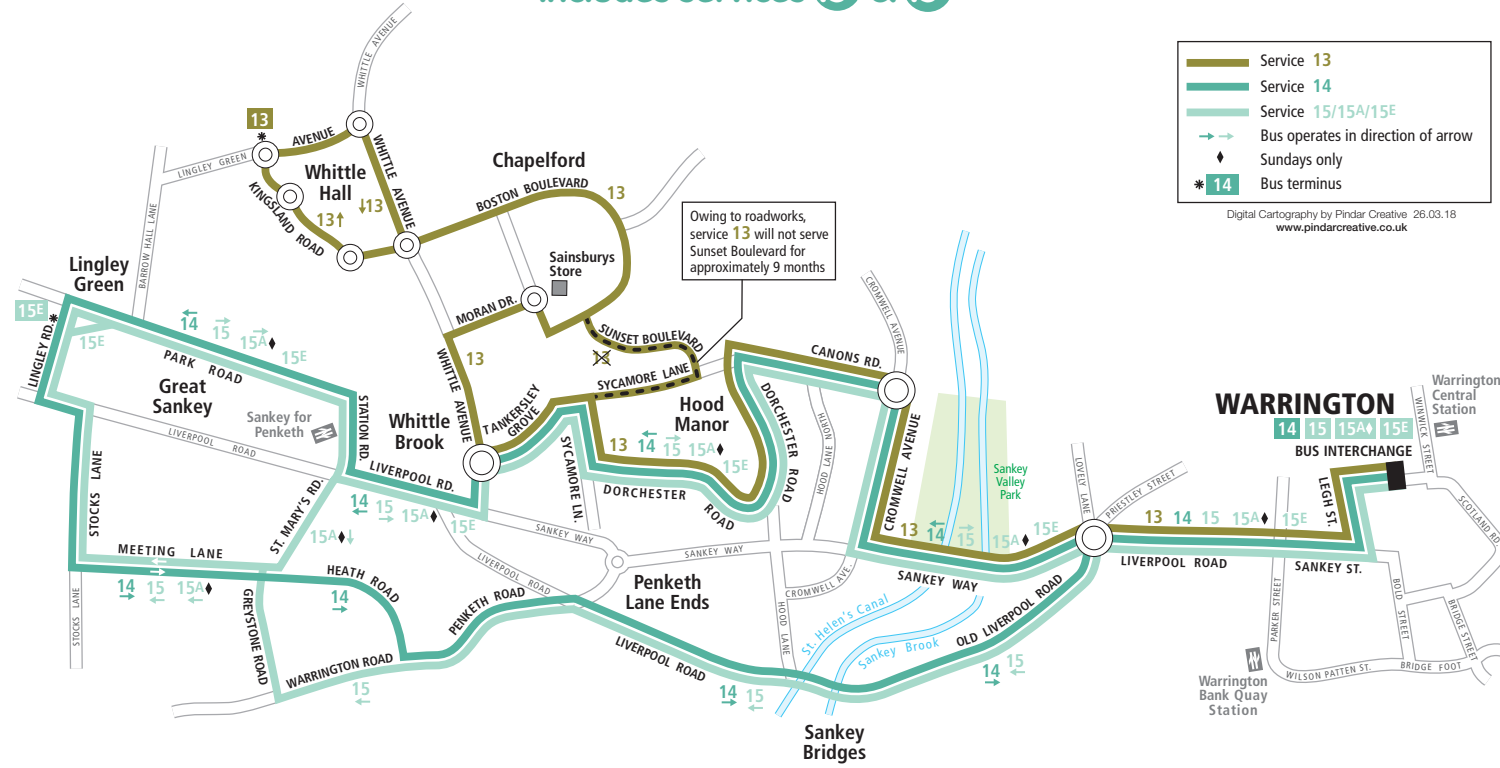

NOTES

13 14 15
includes services **15^A** & **15^E**

It's easy to get in touch with us...
W: www.networkwarrington.co.uk **T:** 01925 634296
 Pop in to our **travel centre** at Warrington Interchange

13 14 15
includes services **15^A** & **15^E**

- WHITTLE HALL
- CHAPELFORD
- GREAT SANKEY
- WHITTLE BROOK
- HOOD MANOR
- WARRINGTON

Bus times

Map

from **9 April 2018**