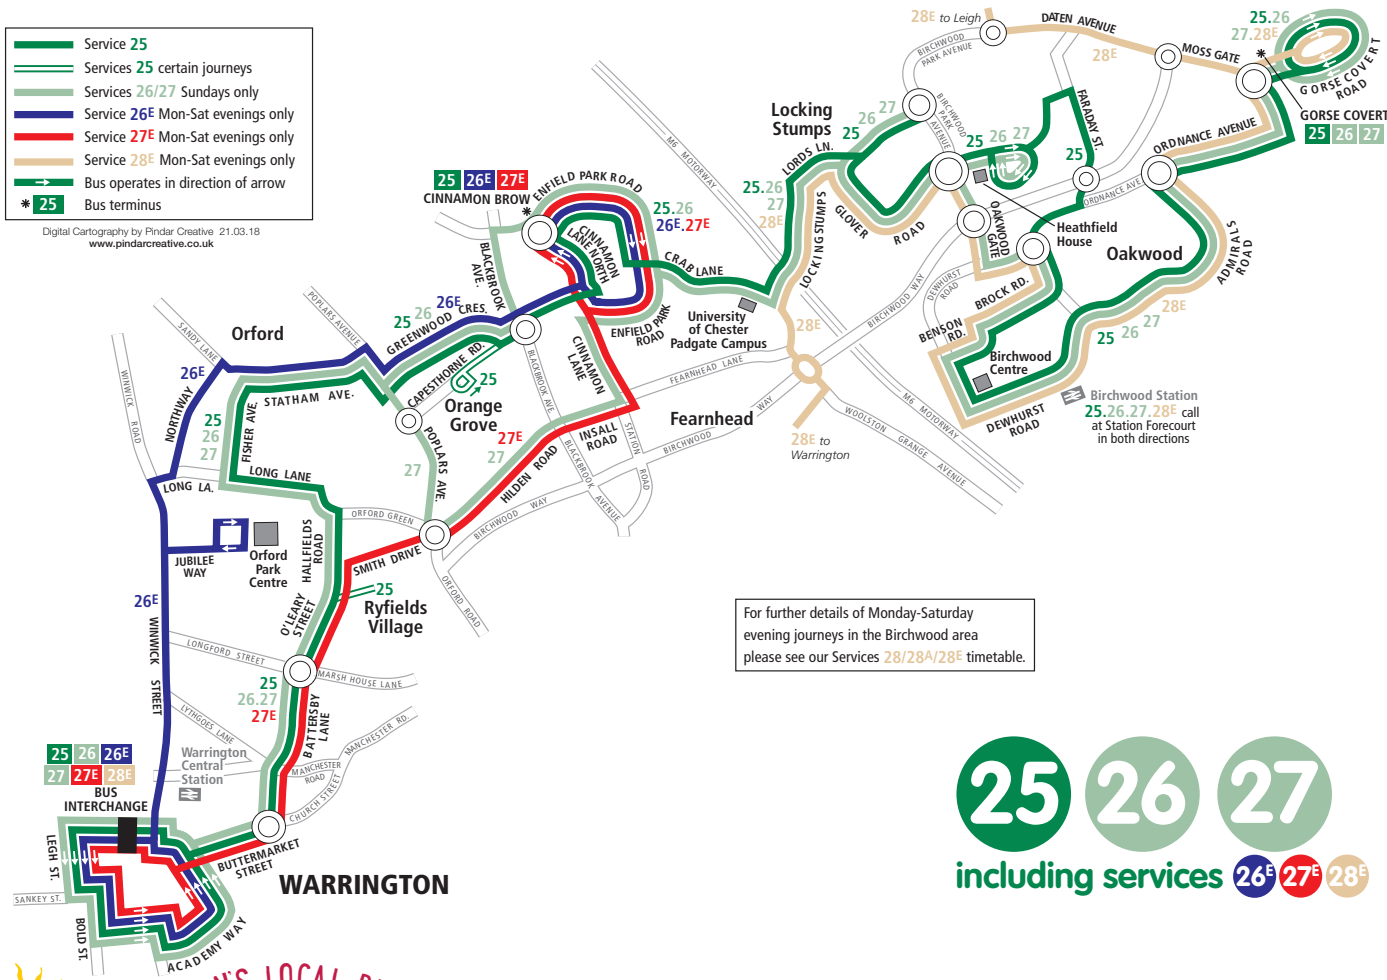

- Service 25
- Services 25 certain journeys
- Services 26/27 Sundays only
- Service 26E Mon-Sat evenings only
- Service 27E Mon-Sat evenings only
- Service 28E Mon-Sat evenings only
- Bus operates in direction of arrow
- Bus terminus

For further details of Monday-Saturday evening journeys in the Birchwood area please see our Services 28/28A/28E timetable.

25 26 27

including services 26E 27E 28E

It's easy to get in touch with us...

W: www.networkwarrington.co.uk T: 01925 634296
Pop in to our **travel centre** at Warrington Interchange