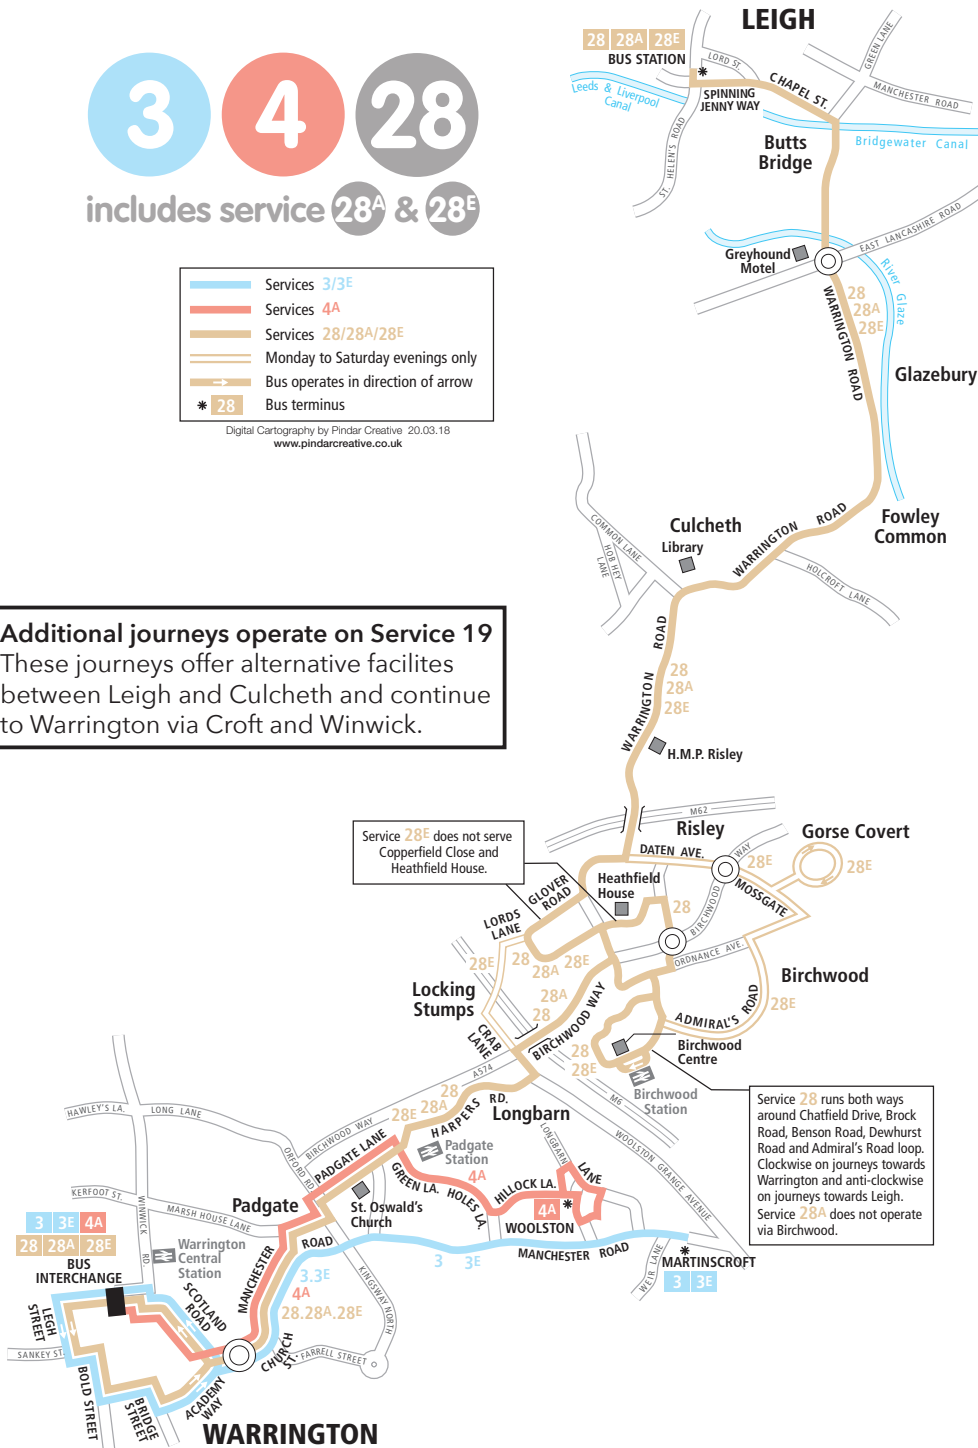

3 4 28
includes service **28^A** & **28^E**

- Services **3/3^E**
- Services **4A**
- Services **28/28^A/28^E**
- Monday to Saturday evenings only
- → Bus operates in direction of arrow
- 28 Bus terminus

Additional journeys operate on Service 19
These journeys offer alternative facilities between Leigh and Culcheth and continue to Warrington via Croft and Winwick.

3 4^A 28 28^A

includes service **28^E**

- LEIGH
- CULCHETH
- BIRCHWOOD
- LONGBARN
- **WOOLSTON**
- **MARTINSCROFT**
- WARRINGTON

Map

Bus times

from **9 April 2018**

Warrington's
own buses

the new name for network warrington