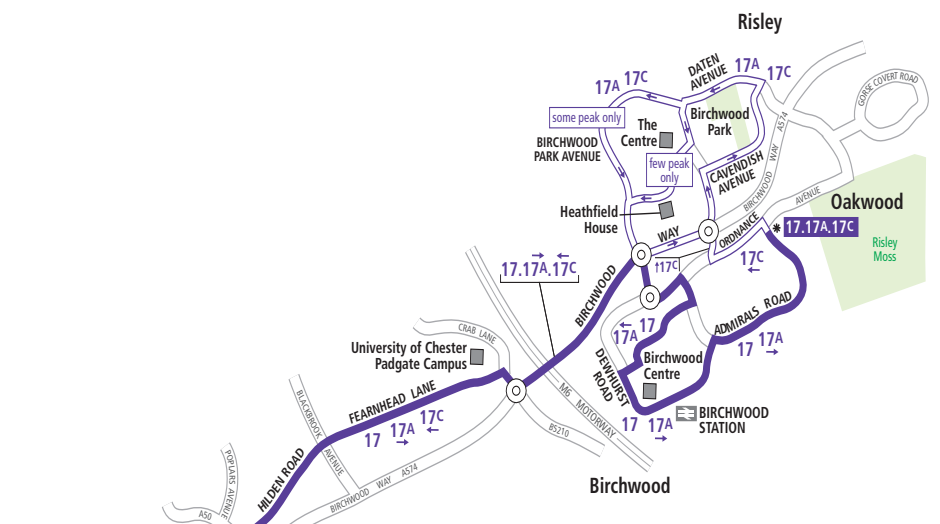

Service 17/17A/17C
Service 18
Monday to Friday only
Bus operates in direction of arrow
* 18 Bus terminus

17 17A 17C

includes Services **18**