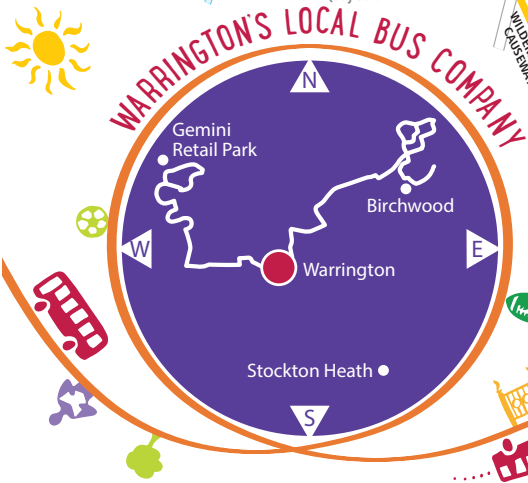

It's easy to get in touch with us...

W: www.warringtonsownbuses.co.uk **T:** 01925 634296,
or pop in to our **Travel Centre** at Warrington Interchange

Warrington's
own buses
the new name for **network warrington**

17 17A 17C

includes services **18**

- OAKWOOD
- BIRCHWOOD
- FEARNHEAD
- PADGATE
- WARRINGTON
- OLD HALL
- WESTBROOK
- CALLANDS
- GEMINI

Map

Bus times

from
26
NOVEMBER
2018

Warrington's
own buses
the new name for **network warrington**