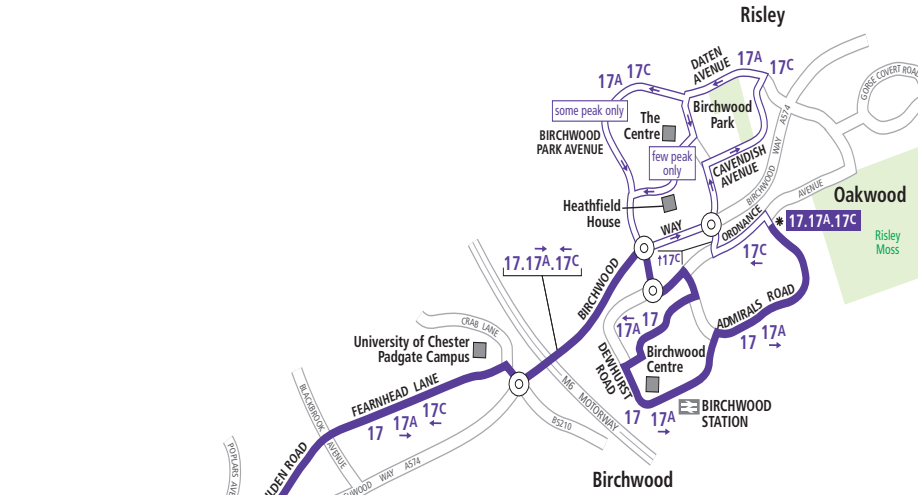

- Service 17/17A/17C
- Service 18/18E
- Monday to Friday only
- Evening journeys only
- Bus operates in direction of arrow
- 18 Bus terminus

17 18 18^E
includes Services 17^A & 17^C