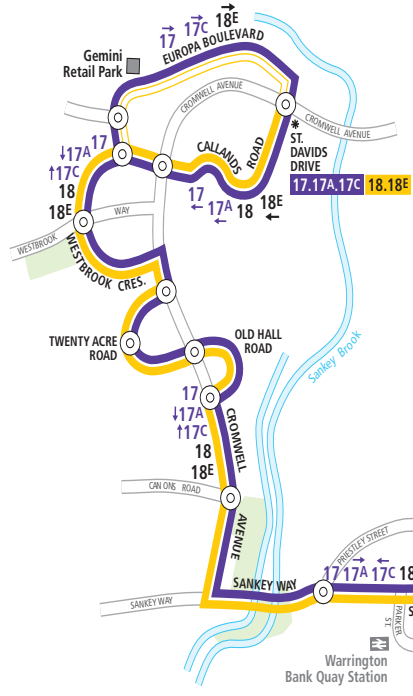

- Service 17/17A/17C
- Service 18/18E
- Monday to Friday only
- Evening journeys only
- Bus operates in direction of arrow
- 18 Bus terminus

17 18 18^E
includes Services 17^A & 17^C