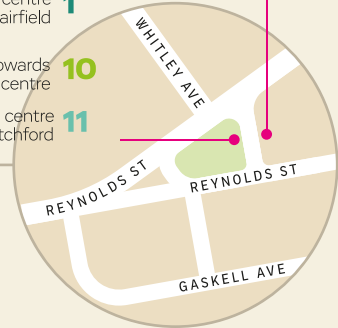

2 12 towards town centre via Knutsford Rd

10 towards Edgewater Park

towards town centre via Fairfield **1**

towards town centre **10**

towards town centre via Latchford **11**

- bus stops
- bus stops shown in the timetable

Edgewater Park | Westy | Warrington via Fairfield

Mondays to Fridays

route number	1	10A	1	10A	1	10A	1	10A	1	10A	1	10		1	10	1	10		1	10	
Powder Mill Rd Edgewater Place		0710		0740		0810		0840		0910		0947			17	47				1447	
Westy Whitley Avenue	0706	0714	0736	0744	0806	0814	0836	0844	0906	0914	0936	0951		06	21	36	51			1436	1451
Kingsway North Bennett Avenue	0712	▼	0742	▼	0812	▼	0842	▼	0912	▼	0942	↓		12	↓	42	↓		until	1442	↓
Knutsford Road Victoria Park	↓	0719	↓	0749	↓	0819	↓	0849	↓	0919	↓	0954		↓	24	↓	54			↓	1454
Farrell Street Bretton Ave																					
Warrington Interchange	0720	0728	0754	0800	0824	0830	0854	0900	0920	0926	0950	1001		20	31	50	01			1450	1503

route number	1	10	1	10	1	10	1	10	1	10	1	10	1	10	1
Powder Mill Rd Edgewater Place		1519		1557		1627		1657		1727		1757		1827	
Westy Whitley Avenue	1506	1523	1538	1601	1608	1631	1638	1701	1708	1731	1738	1801	1808	1831	1836
Kingsway North Bennett Avenue	1512	↓	1544	↓	1614	↓	1644	↓	1714	↓	1744	↓	1814	↓	1842
Knutsford Road Victoria Park	↓		↓		↓		↓		↓		↓		↓		↓
Farrell Street Bretton Ave	↓	1526	↓	1604	↓	1634	↓	1704	↓	1734	↓	1804	↓	1834	↓
Warrington Interchange	1522	1535	1554	1613	1624	1643	1654	1713	1724	1743	1754	1811	1822	1841	1850

Saturdays

route number	11	11	11		11	11		11	11
Warrington Interchange stand 11	0950	1020	1050	then at these mins	20	50	until	1720	1750
Knutsford Road Victoria Park	0954	1024	1054		24	54		1724	1754
Latchford Bridge Shopping Centre	0959	1029	1059		29	59		1729	1759
Westy Whitley Avenue	1002	1032	1102		32	02		1732	1802
Latchford Shopping Centre	1011	1041	1111		41	11		1741	1811