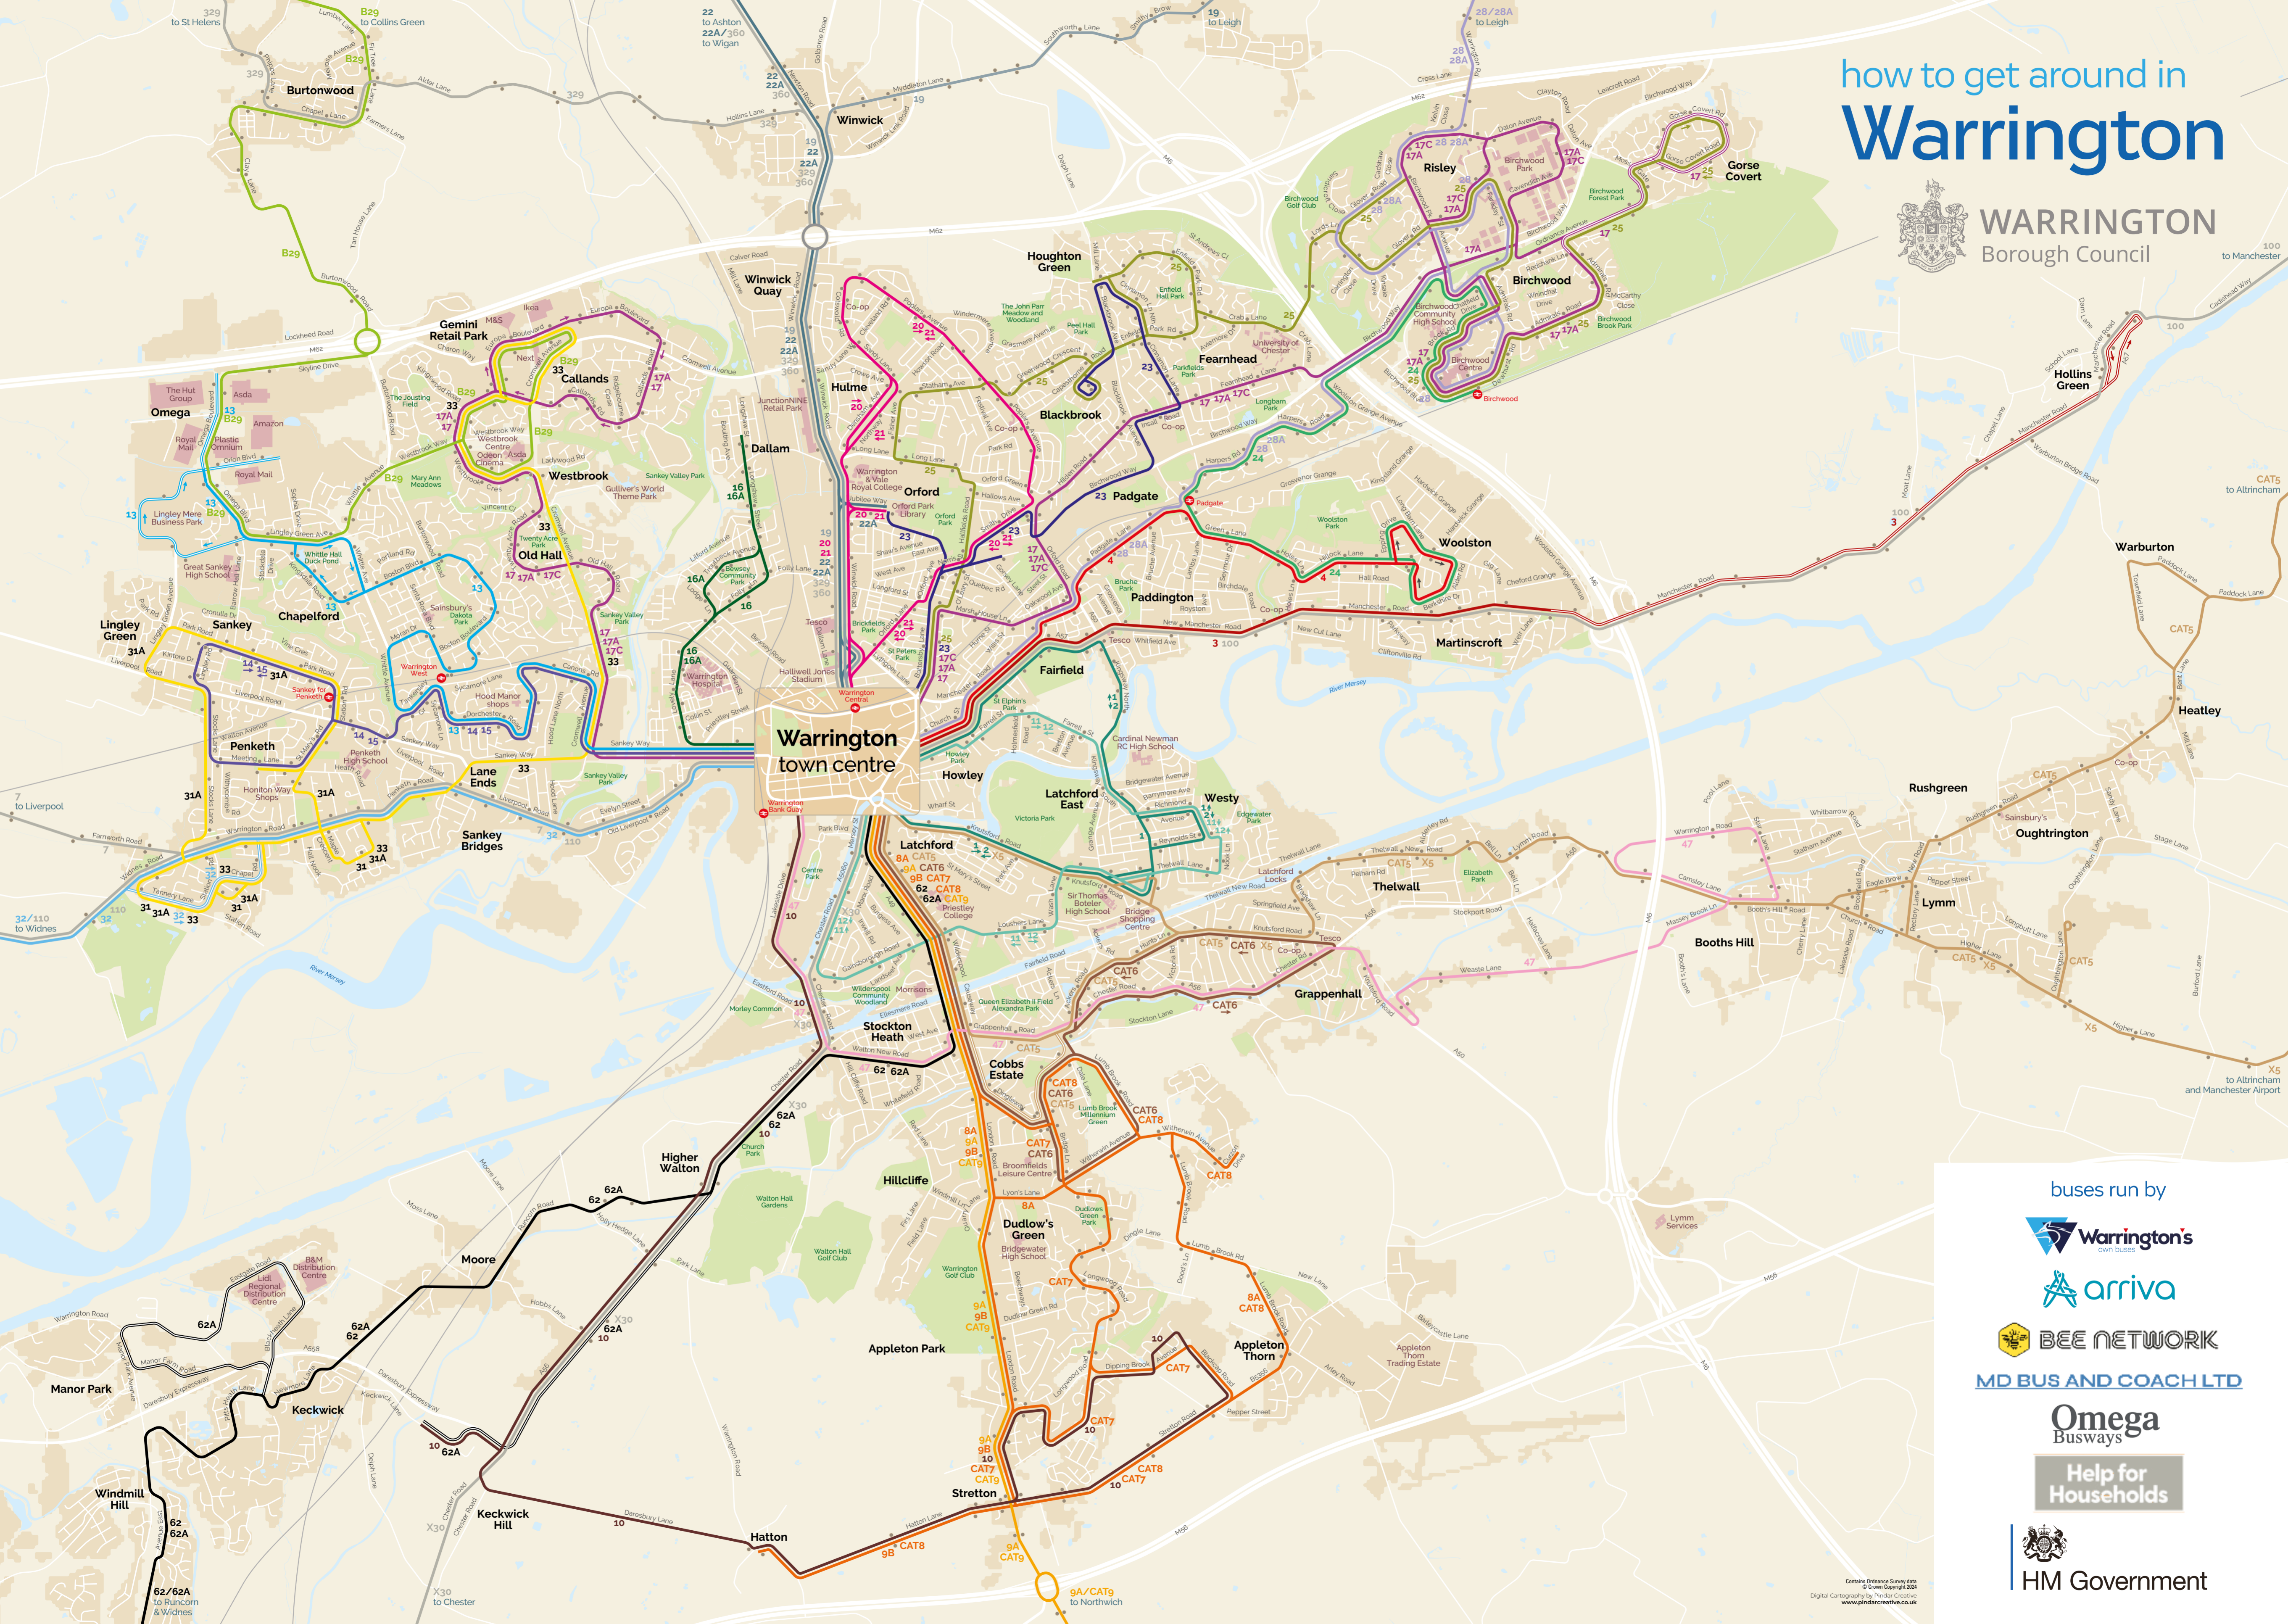

how to get around in Warrington

WARRINGTON
Borough Council

buses run by

MD BUS AND COACH LTD

Omega
Busways

Help for
Households

HM Government