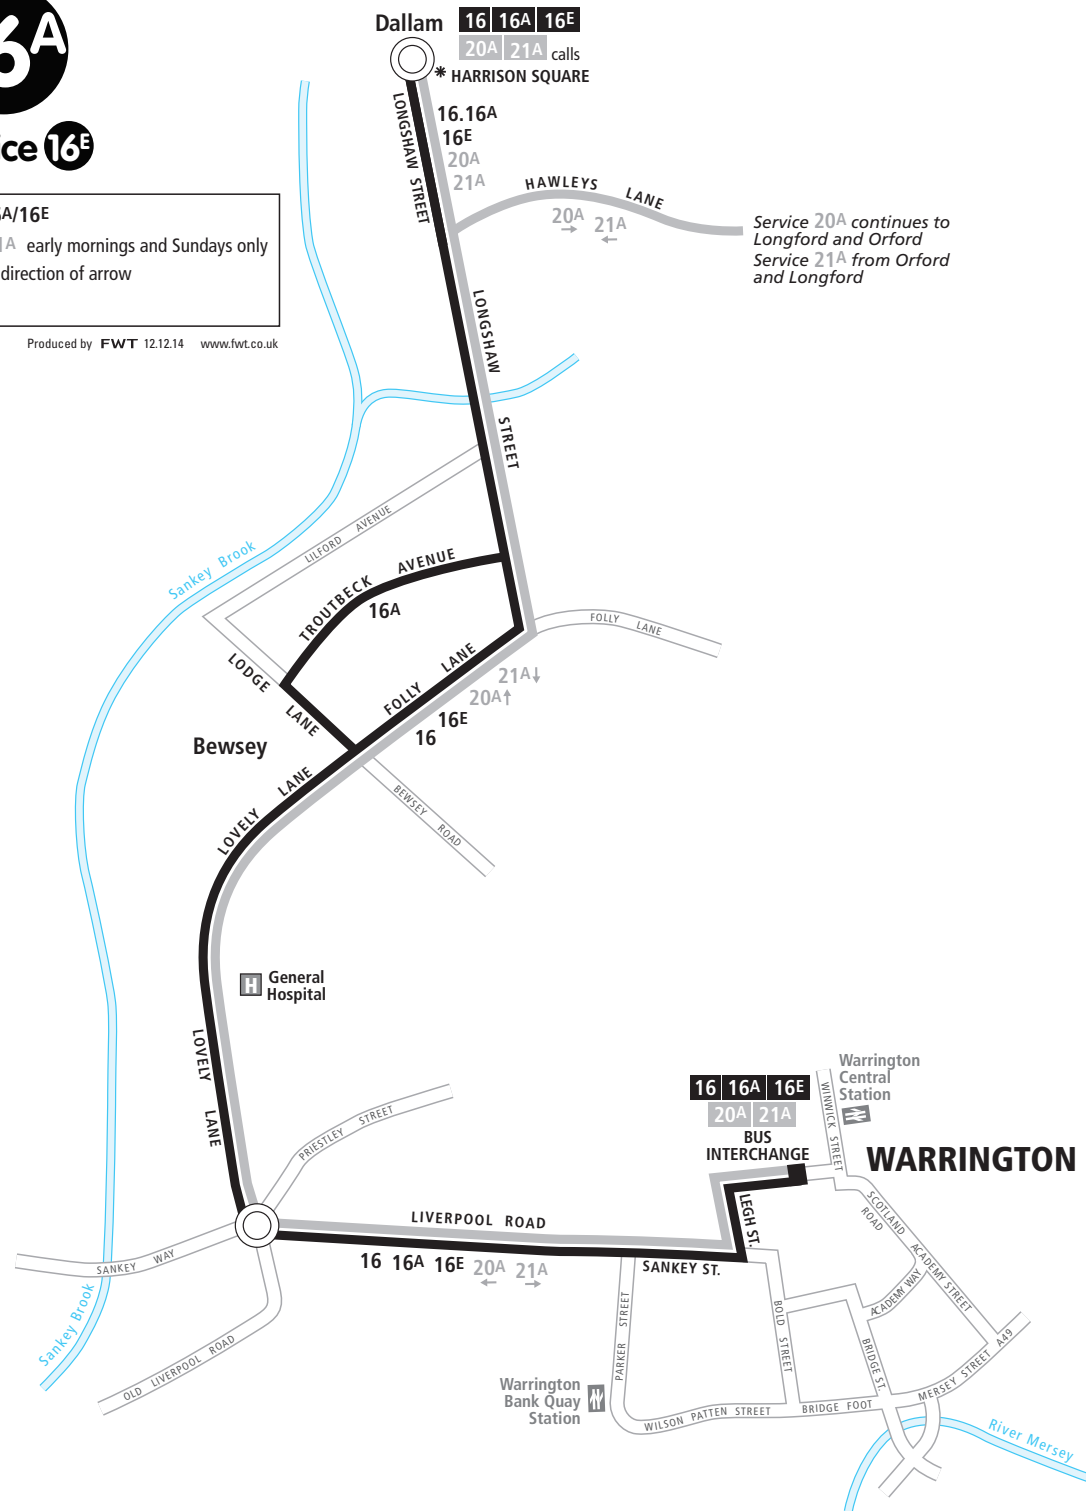

16 20A
WARRINGTON - GENERAL HOSPITAL - FOLLY LANE - DALLAM
WARRINGTON - LONGFORD/ORFORD (CIRCULAR) VIA WARRINGTON HOSPITAL & DALLAM

SUNDAY & PUBLIC HOLIDAYS ONLY

	20A	16	20A	16	20A	16	20A
Warrington, Interchange	0915	0945	1015	45	15	mins	1645 1715
General Hospital	0922	0952	1022	52	22	past	1652 1722
Folly Lane, Tyrol House	0924	0954	1024	54	24	each	1654 1724
Dallam, Harrison Square	0927	0957	1027	57	27	until	1657 1727

16 16A
includes service 16E

- Services 16/16A/16E
- Service 20A/21A early mornings and Sundays only
- Bus operates in direction of arrow
- * 16 Bus terminus

Produced by FWT 12.12.14 www.fwt.co.uk

It's easy to get in touch with us...

- DALLAM
- BEWSEY
- GENERAL HOSPITAL
- WARRINGTON

Map

Bus times

from **22 January 2018**

networkwarrington
 warrington's local bus company