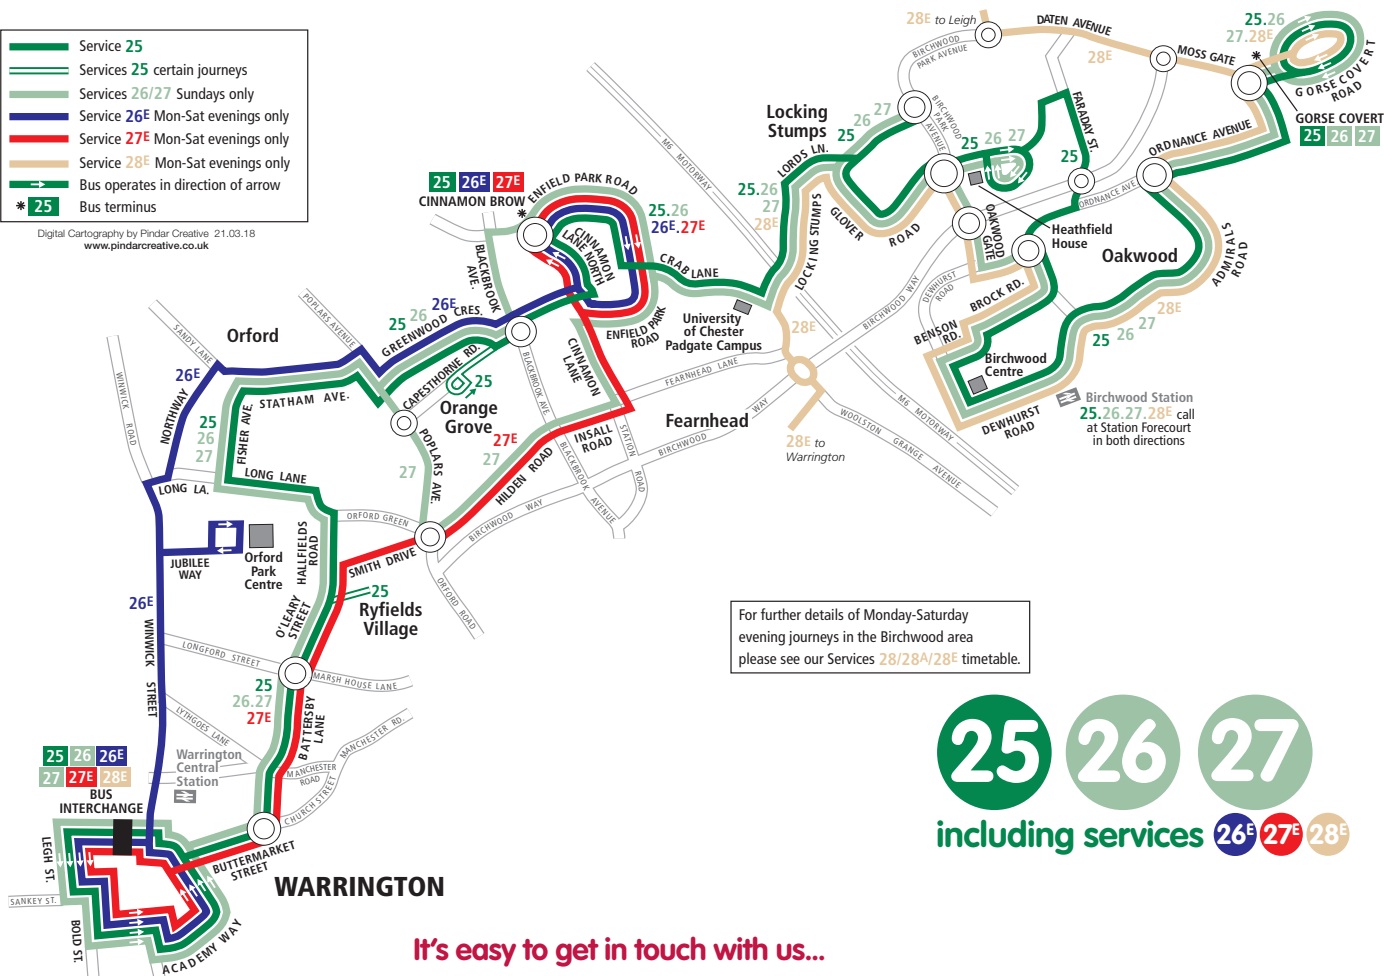

- Service 25
- Services 25 certain journeys
- Services 26/27 Sundays only
- Service 26E Mon-Sat evenings only
- Service 27E Mon-Sat evenings only
- Service 28E Mon-Sat evenings only
- Bus operates in direction of arrow
- 25 Bus terminus

For further details of Monday-Saturday evening journeys in the Birchwood area please see our Services 28/28A/28E timetable.

25 26 27
including services **26E 27E 28E**

It's easy to get in touch with us...

W: www.warringtonsownbuses.co.uk T: 01925 634296
Pop in to our **Travel Centre** at Warrington Interchange