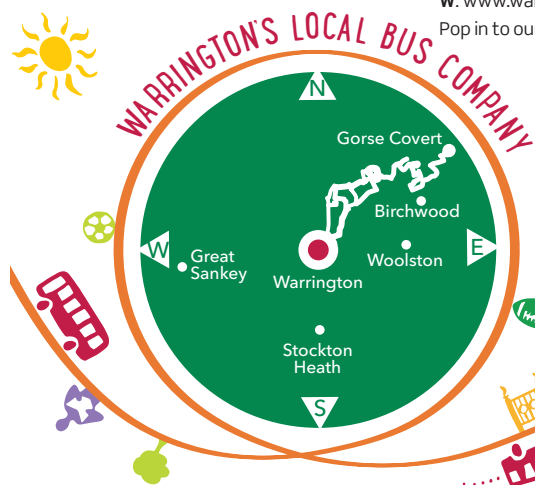

Warrington's
own buses
the new name for network warrington

25 26 27

including services **26E 27E 28E**

- GORSE COVERT
- BIRCHWOOD
- CINNAMON BROW
- ORANGE GROVE
- GREENWOOD CRESCENT
- HILDEN ROAD
- RYFIELDS VILLAGE
- WARRINGTON

Warrington's
own buses
the new name for network warrington